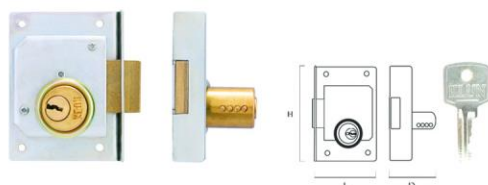

M	D	H	L	WT	☐
IRON BRASS	39mm	70mm	53mm	190gr	120