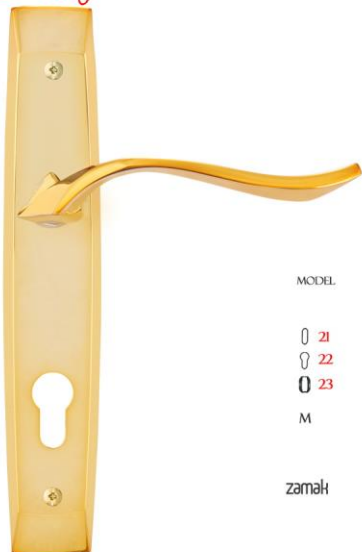

M	C	D	W	H	L	WT	☐
zamak	85mm	55mm	51mm	280mm	126mm	900gr	12

Black Olive Satin Gray Coffee Chrome Gold

کلپن

اصالت دیروز، دانش امروز

5620 *Door Handle*
HIRBOD

MODEL

0 21
0 22
0 23

M	C	D	W	H	L	WT	☐
zamak	85mm	80mm	35mm	245mm	140mm	800gr	12

7720 *Door Handle*
NIRVANA

MODEL

0 21
0 22
0 23

M	C	D	W	H	L	WT	☐
zamak	85mm	55mm	45mm	243mm	131mm	900gr	12

Black Olive Satin Gray Coffee Chrome Gold

4620 *Door Handle* AVESTA

MODEL

- 0 21
- 0 22
- 0 23**