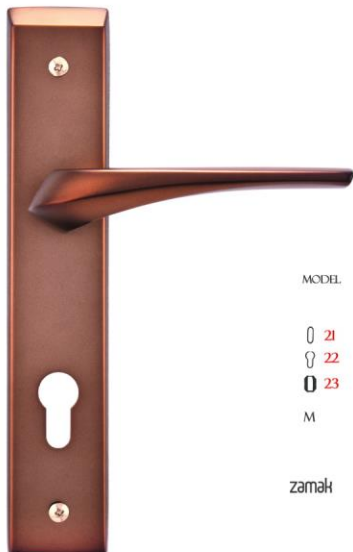

M	C	D	W	H	L	WT	☐
zamak	85mm	55mm	51mm	280mm	126mm	900gr	12

Black Olive Satin Gray Coffee Chrome Gold

کلپن

اصالت دیروز، دانش امروز

5620 *Door Handle*
HIRBOD

MODEL

0 21
0 22
0 23

M	C	D	W	H	L	WT	☐
zamak	85mm	80mm	35mm	245mm	140mm	800gr	12

7720 *Door Handle*
NIRVANA

MODEL

0 21
0 22
0 23

M	C	D	W	H	L	WT	☐
zamak	85mm	55mm	45mm	243mm	131mm	900gr	12

Black Olive Satin Gray Coffee Chrome Gold

4620 *Door Handle* AVESTA

MODEL

- 0 21
- 0 22
- 0 23**

M	C	D	W	H	L	WT	⊞
zamak	85mm	63mm	45mm	245mm	136mm	910gr	12

8820 *Door Handle* VERONA

MODEL

- 0 21
- 0 22
- 0 23**

M	C	D	W	H	L	WT	⊞
aluminum iron	85mm	60mm	45mm	243mm	140mm	850gr	12

Black Olive Satin Gray Coffee Chrome Gold